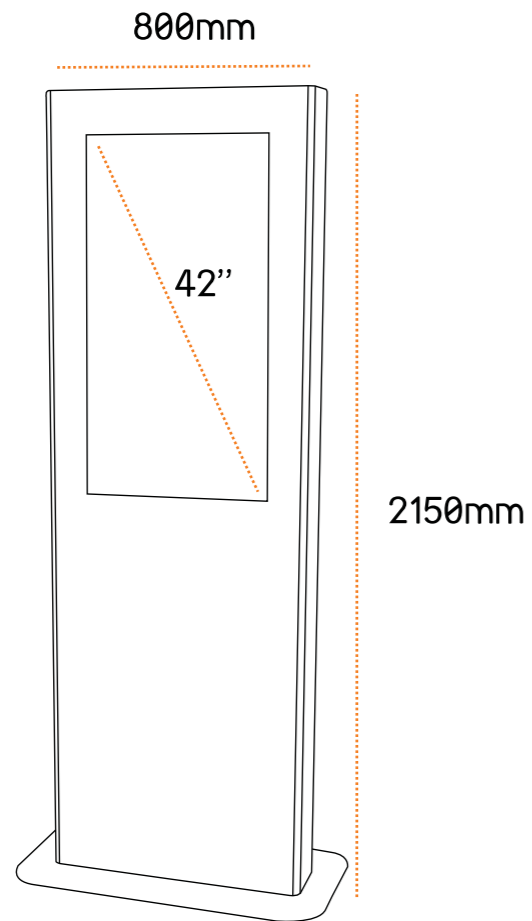

This kiosk can be produced with glass protection (top and 2 laterals) for outdoor environments.

Technical Specifications Turin 42'' Kiosk

Dimensions: H2150 x W800 x D500
Weight: aprox. 100 Kg.

Turin 42''
Simplicity of line

Turin 42''

Distance comparison and main features

Type

- Indoor / Outdoor

Materials

- Painted Steel
- Stainless Steel

Options

- Large Displays 17'' to 42''
- YdSignage Software
- Double Face Displays (Touchscreen or TFT)
- Glass Protection

Turin 42''
Distance comparison and main features

Turin 42''

Kiosk measures

Turin 42''
Kiosk measures

Turin 42''

Technical data

Dimensions:

- 42'' Display (resolution: 1920x 1080 Pixel)
- H2150 W800 D500

Weight:

100 kg

Configuration:

- Simplicity of line
- Stainless steel AISI304 or painted steel (RAL Colors)
- Steel plate of 1,5mm to 2,5mm
- 42'' display
- Integrated speakers

Optional:

- 17'' to 42'' display
- Atom or Dual Core PC computer
- Microsoft Windows 7 Professional
- Ykiosk software package
- Touchscreen
- Wireless networking - WLAN
- Bluetooth functionality
- Webcam
- 2 side displays