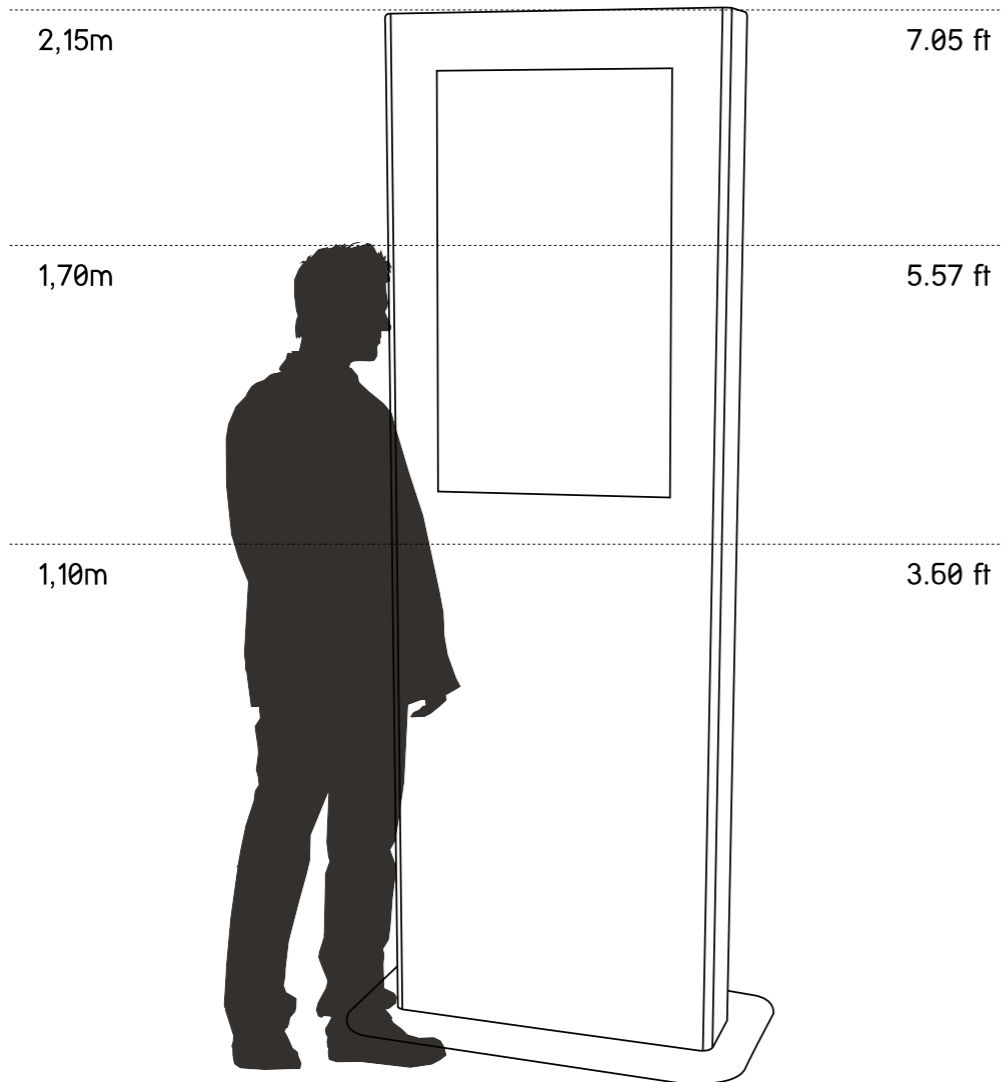

The area where the PC will be installed has security locks, general switch and is easily detachable, leaving enough space for the installation and access to a minitower PC.

On the side of the monitor are two speakers and the kiosk has 2 independent systems of ventilation, one for the monitor and other for the PC.

This kiosk can be produced with glass protection (top and 2 laterals) for outdoor environments.

Technical Specifications Turin 42'' Kiosk

Dimensions: H2150 x W800 x D500
Weight: aprox. 100 Kg.

Turin 42''
Simplicity of line

Turin 42''

Distance comparison and main features

Type

- Indoor / Outdoor

Materials

- Painted Steel
- Stainless Steel

Options

- Large Displays 17'' to 42''
- YdSignage Software
- Double Face Displays (Touchscreen or TFT)
- Glass Protection

Turin 42''
Distance comparison and main features

Turin 42''

Kiosk measures

Turin 42''
Kiosk measures

Turin 42''

Technical data

Dimensions:

- 42'' Display (resolution: 1920x 1080 Pixel)
- H2150 W800 D500