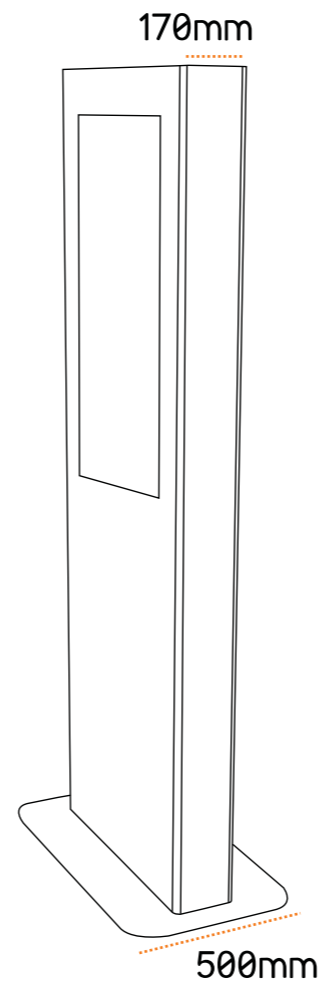

This kiosk can be produced with glass protection (top and 2 laterals) for outdoor environments.

Technical Specifications Turin 42'' Kiosk

Dimensions: H2150 x W800 x D500
Weight: aprox. 100 Kg.

Turin 42''
Simplicity of line

Turin 42''

Distance comparison and main features

Type

- Indoor / Outdoor

Materials

- Painted Steel
- Stainless Steel

Options

- Large Displays 17'' to 42''
- YdSignage Software
- Double Face Displays (Touchscreen or TFT)
- Glass Protection

Turin 42''
Distance comparison and main features

Turin 42''

Kiosk measures

Turin 42''
Kiosk measures

Turin 42''

Technical data

Dimensions:

- 42'' Display (resolution: 1920x 1080 Pixel)
- H2150 W800 D500

Weight:

100 kg

Configuration:

- Simplicity of line
- Stainless steel AISI304 or painted steel (RAL Colors)
- Steel plate of 1,5mm to 2,5mm
- 42'' display
- Integrated speakers

Optional:

- 17'' to 42'' display
- Atom or Dual Core PC computer
- Microsoft Windows 7 Professional
- Ykiosk software package
- Touchscreen
- Wireless networking - WLAN
- Bluetooth functionality
- Webcam
- 2 side displays