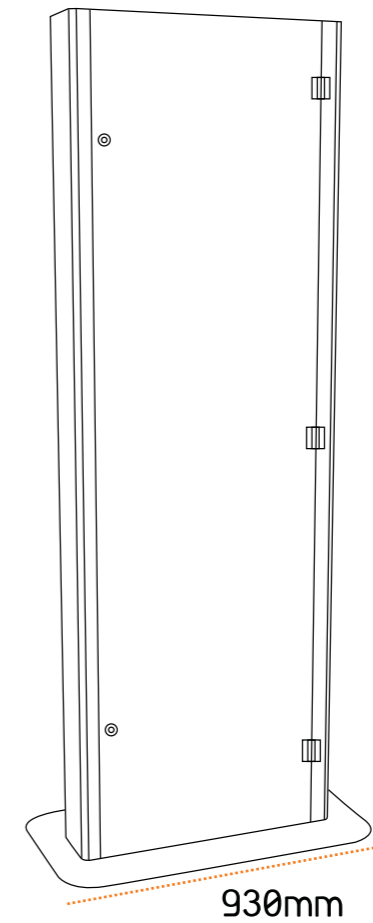

This kiosk can be produced with glass protection (top and 2 laterals) for outdoor environments.

Technical Specifications Turin 42'' Kiosk

Dimensions: H2150 x W800 x D500
Weight: aprox. 100 Kg.

Turin 42''
Simplicity of line

Turin 42''

Distance comparison and main features

Type

- Indoor / Outdoor

Materials

- Painted Steel
- Stainless Steel

Options

- Large Displays 17'' to 42''
- YdSignage Software
- Double Face Displays (Touchscreen or TFT)
- Glass Protection

Turin 42''
Distance comparison and main features

Turin 42''

Kiosk measures

Turin 42''
Kiosk measures

Turin 42''

Technical data

Dimensions:

- 42'' Display (resolution: 1920x 1080 Pixel)
- H2150 W800 D500

Weight:

100 kg

Configuration:

- Simplicity of line
- Stainless steel AISI304 or painted steel (RAL Colors)
- Steel plate of 1,5mm to 2,5mm
- 42'' display
- Integrated speakers

Optional:

- 17'' to 42'' display
- Atom or Dual Core PC computer
- Microsoft Windows 7 Professional
- Ykiosk software package
- Touchscreen
- Wireless networking - WLAN
- Bluetooth functionality
- Webcam
- 2 side displays