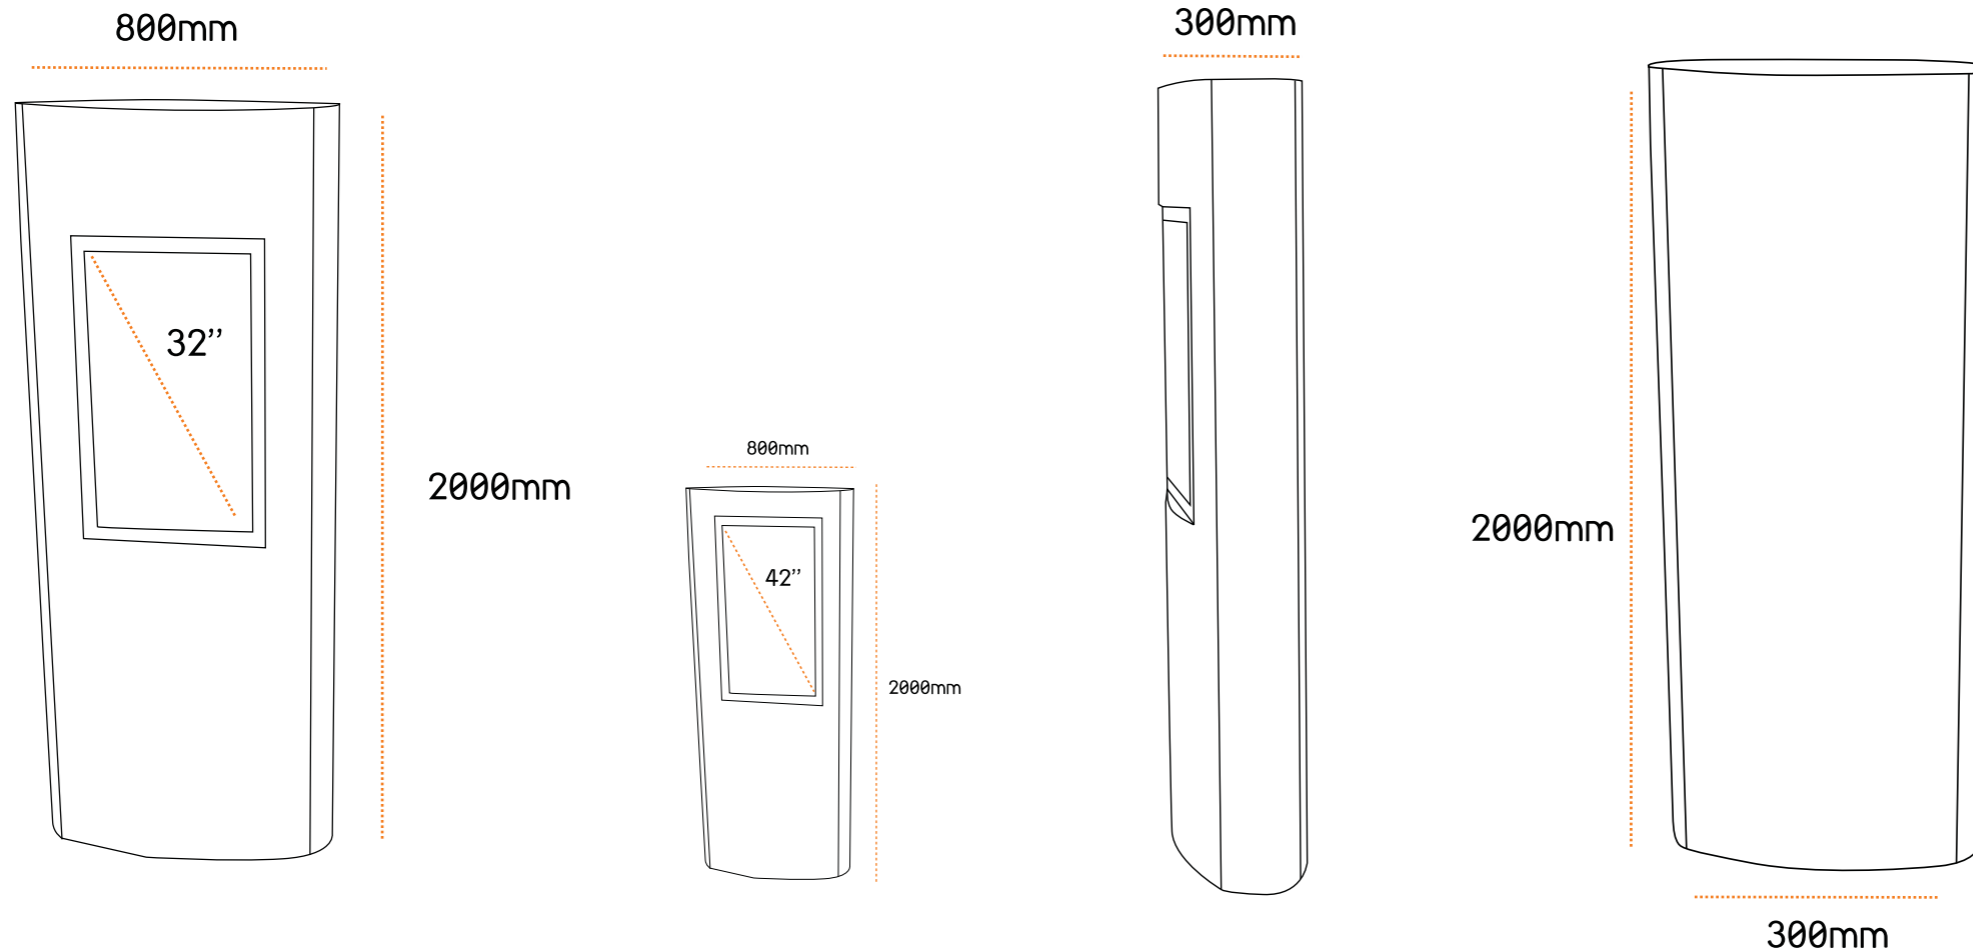

Technical Specifications Ex Round Kiosk

Dimensions: H2000 x W800 x D300
Weight: aprox. 100 Kg.

EX Round
Robust & design for outdoor

Ex Round

Distance comparison and main features

Type

- Indoor / Outdoor

Materials

- Painted Steel
- Stainless Steel

Options

- Large Displays 17" to 103"
- YdSignage Software
- Double Face Displays (Touchscreen or TFT)
- Glass Protection

EX Round
Distance comparison and main features

Ex Round

Kiosk measures

EX ROUND
Kiosk measures

Ex Round

Technical data

Dimensions:

- 32" Display (resolution: 1920x 1080 Pixel)
- H2000 W800 D300

Weight:

100 kg