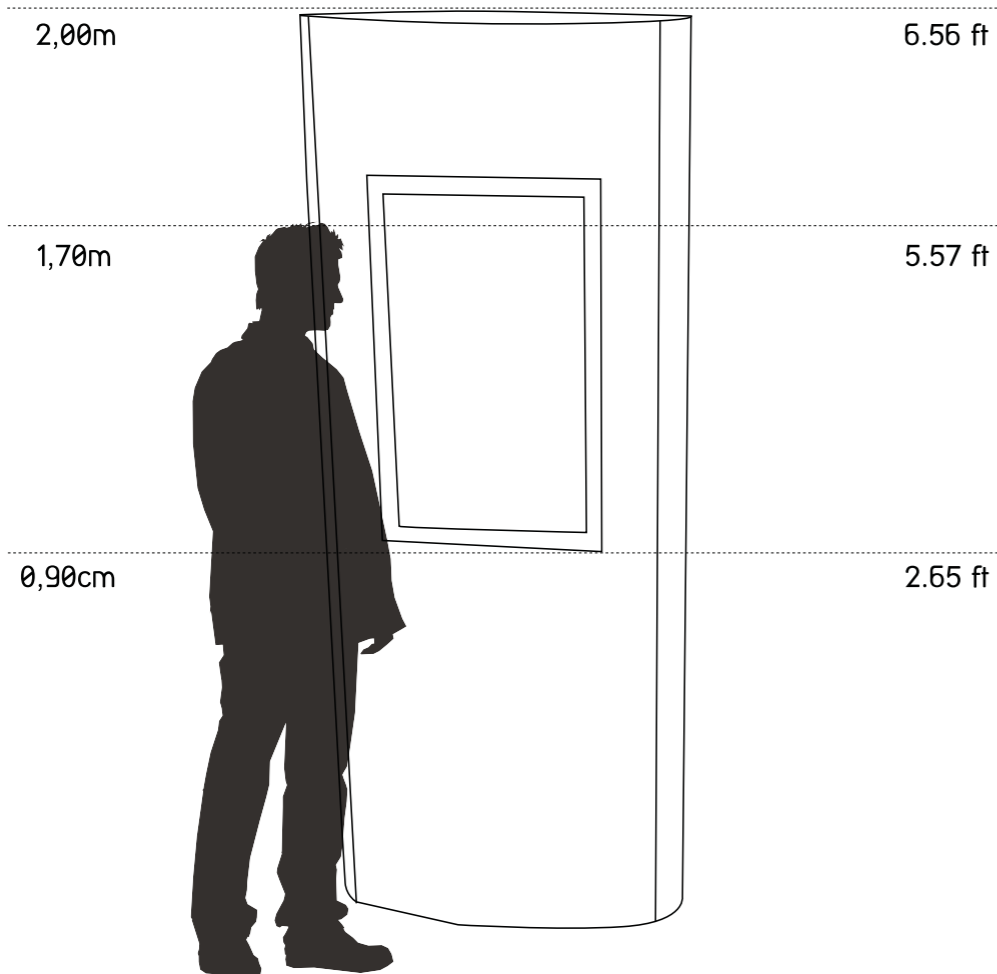

The area where the PC will be installed has security locks, general switch and is easily detachable, leaving enough space for the installation and access to a minitower PC.

On the side of the monitor are two speakers and the kiosk has 2 independent systems of ventilation, one for the monitor and other for the PC.

Technical Specifications Ex Round Kiosk

Dimensions: H2000 x W800 x D300
Weight: aprox. 100 Kg.

EX Round
Robust & design for outdoor

Ex Round

Distance comparison and main features

Type

- Indoor / Outdoor

Materials

- Painted Steel
- Stainless Steel

Options

- Large Displays 17" to 103"
- YdSignage Software
- Double Face Displays (Touchscreen or TFT)
- Glass Protection

EX Round
Distance comparison and main features

Ex Round

Kiosk measures

EX ROUND
Kiosk measures

Ex Round

Technical data

Dimensions:

- 32" Display (resolution: 1920x 1080 Pixel)
- H2000 W800 D300

Weight:

100 kg