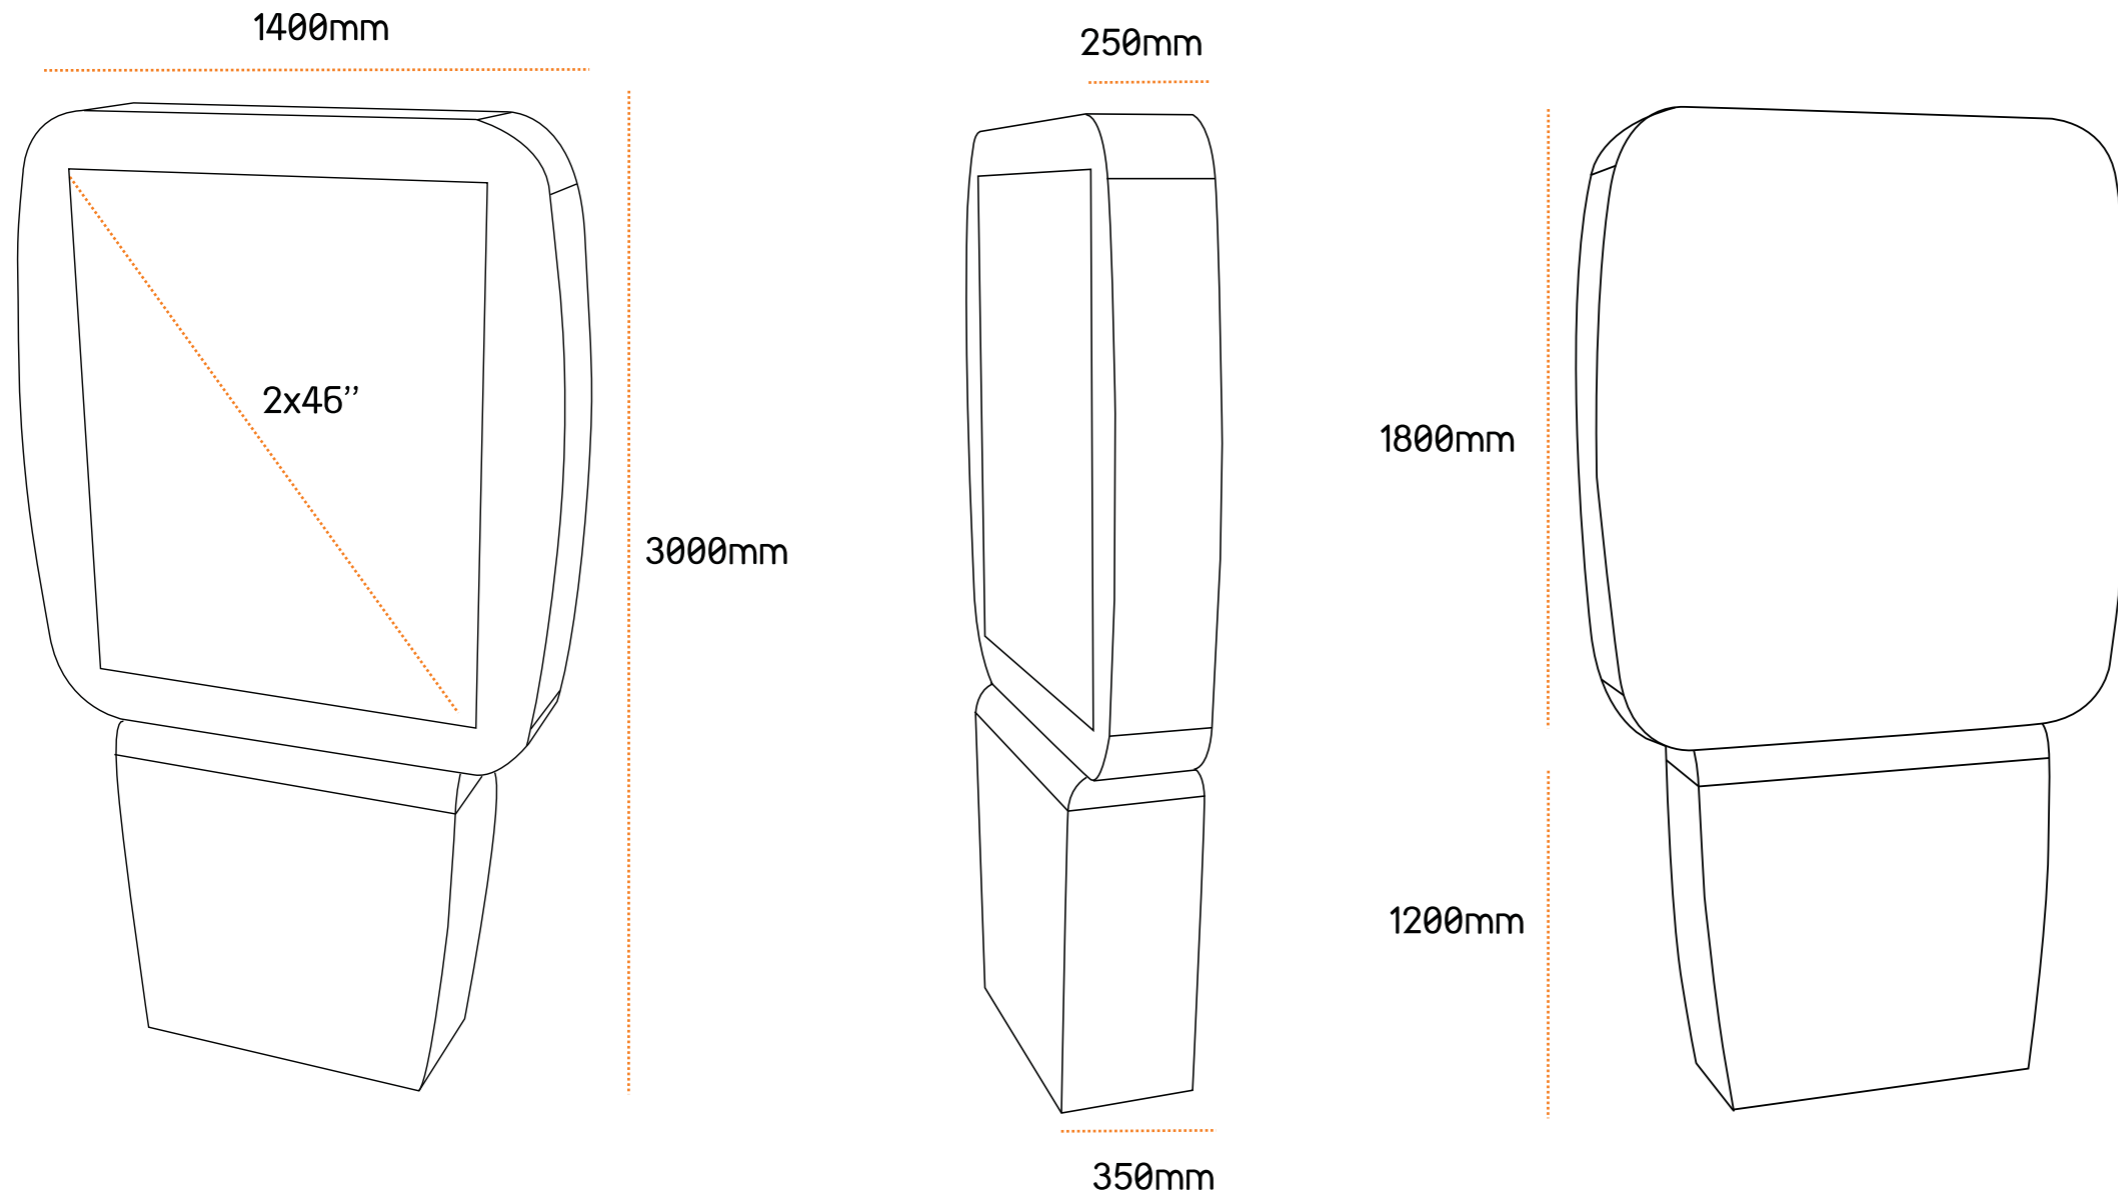

MayaDouble

Kiosk measures