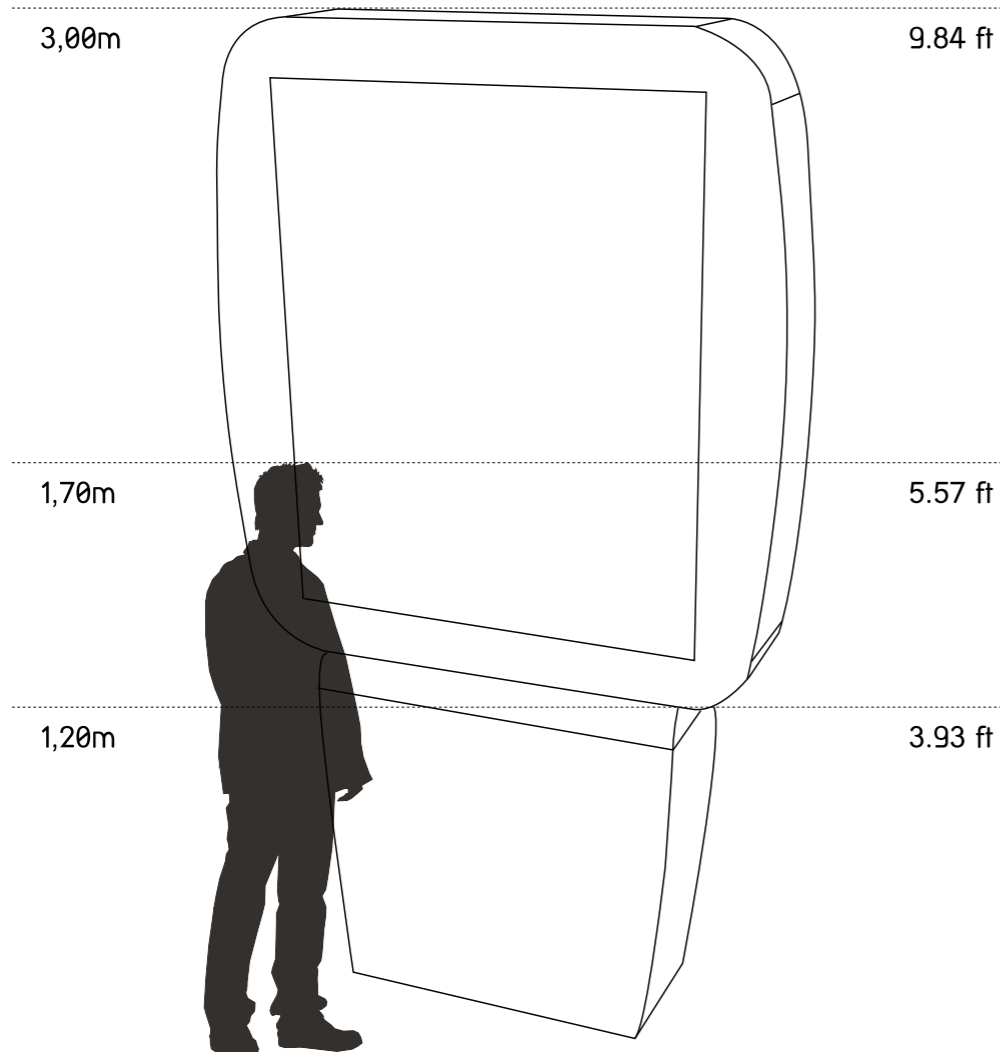

MayaDouble

Distance comparison and main features

Type

- ☒ Indoor / Outdoor

Materials

- ☒ Painted Steel
- ☒ Stainless Steel

Options

- ☒ Large Displays 17" to 103"
- ☒ YdSignage Software
- ☒ Double Face Displays (Touchscreen or TFT)
- ☒ Glass Protection

MayaDouble
Distance comparison and main features