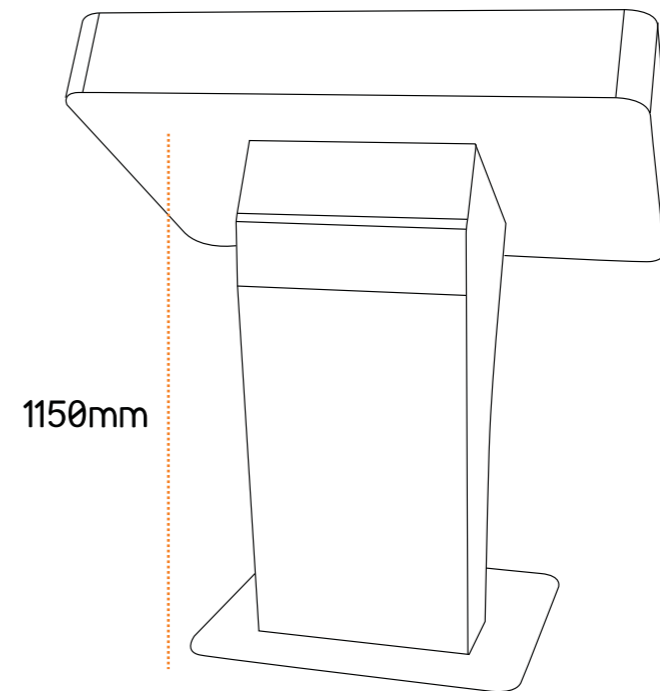

Sygnus

Kiosk measures