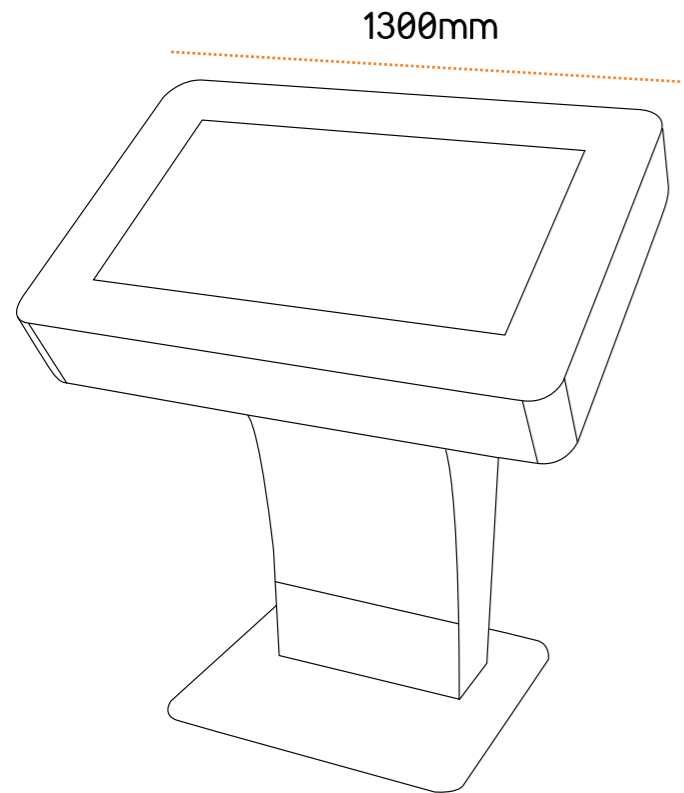

Sygnus

Kiosk measures