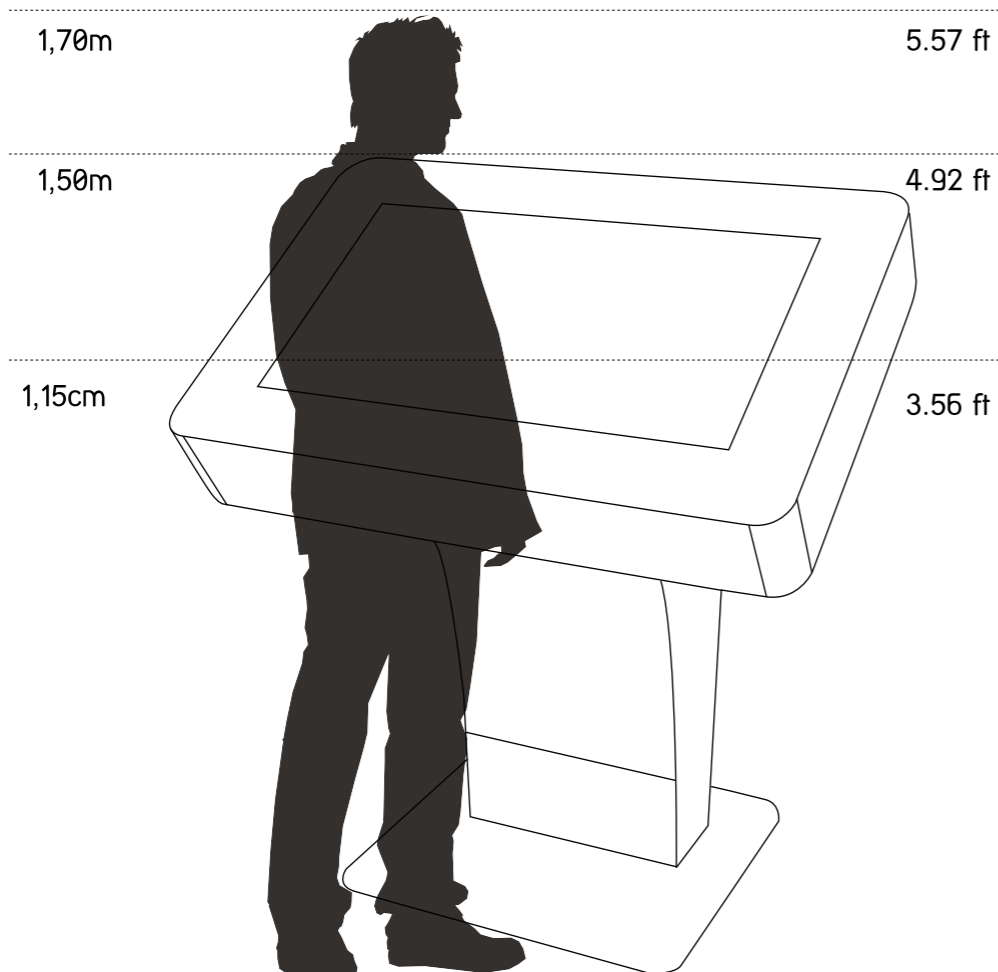

Strong

Distance comparison and main features

Type

☒ Indoor

Materials

☒ Painted Steel

☒ Stainless Steel

☒ MDF

Options

☒ Webcam

☒ Ticket Printer

☒ Card Reader

☒ Antivandalic Keyboard

☒ Bar Code Scanner

☒ Handset Phone

☒ Coin Validator

☒ Bill Validator

☒ Ykiosk Software

Strong
Distance comparison and main features