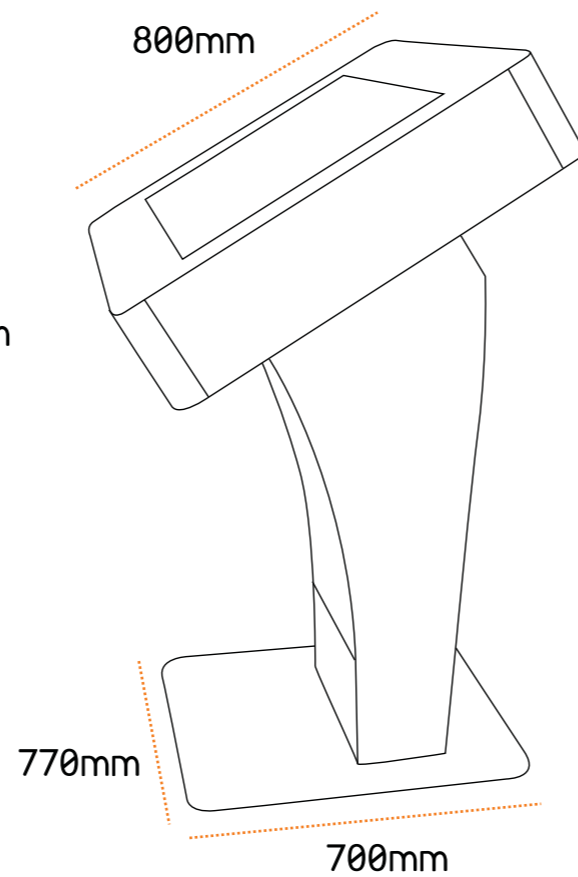

Sygnus

Kiosk measures